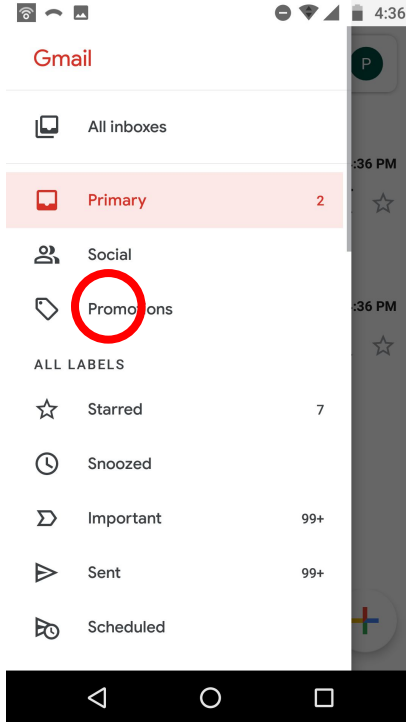

(1.) Click on the three lines that make up the menu.

(2.) That will bring up the menu. Click on Promotions. (Try Social later.)

(3.) Click on DAN to open.

(4.) Click on the three dots, then "move to," then select "primary."